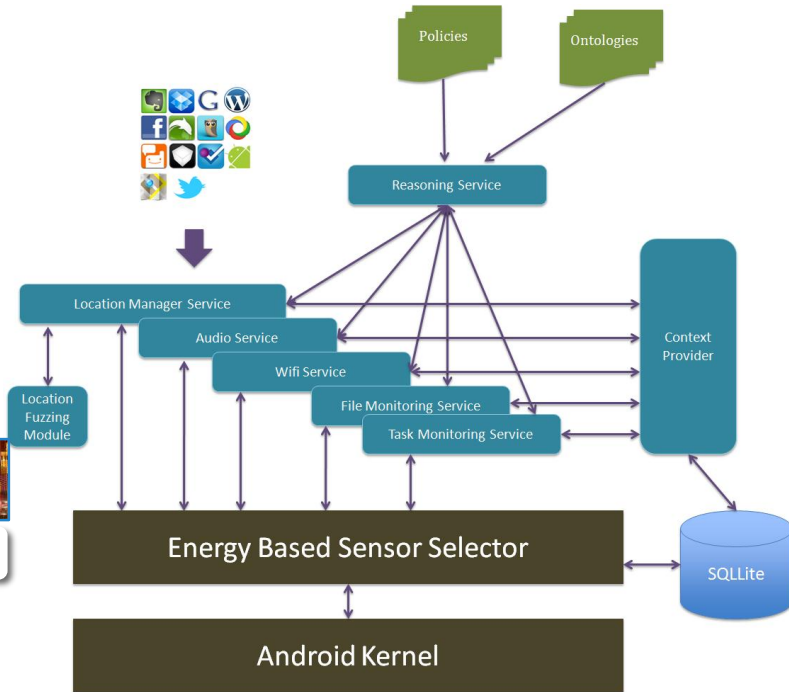

Energy efficient semantic context model for managing privacy on smartphones

Prajit Kumar Das, Dibyajyoti Ghosh, Anupam Joshi and Tim Finin, University of Maryland, Baltimore County

Three-fold solution

- ✓ Enable sensors as they are required and gather sensor data for multiple simultaneous requests
- ✓ Use the sensor with the lowest energy footprint or one that is already in use
- ✓ Evaluate the predicates of the rules in increasing order of energy usage