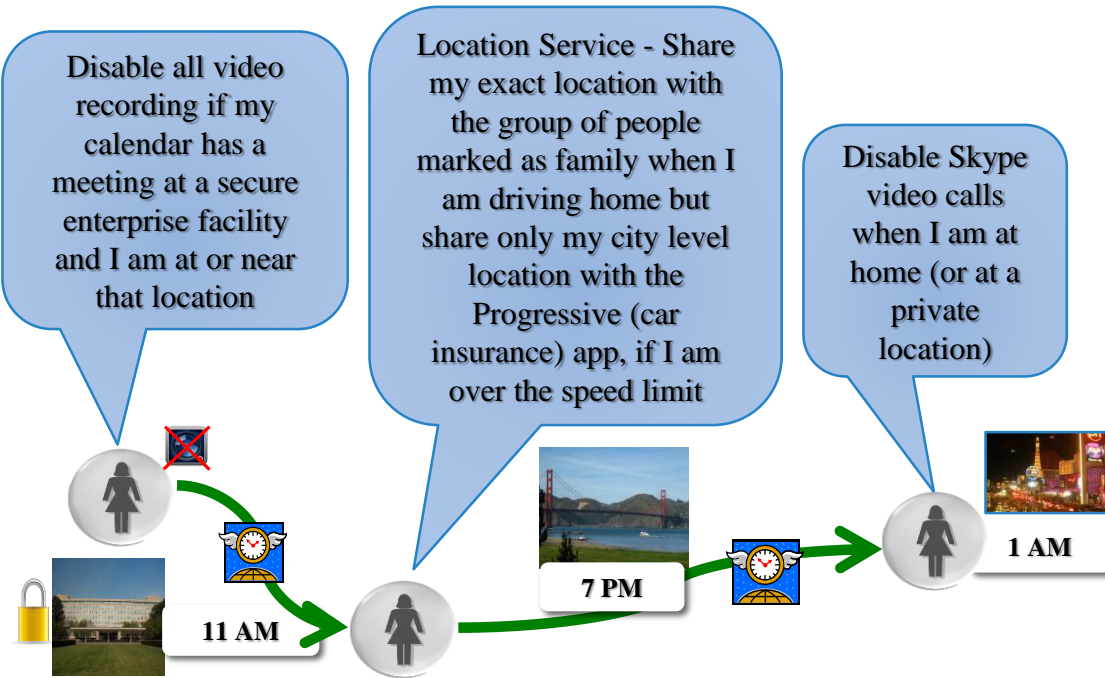

Energy efficient semantic context model for managing privacy on smartphones

Prajit Kumar Das, Dibyajyoti Ghosh, Anupam Joshi and Tim Finin, University of Maryland, Baltimore County

Three-fold solution

- ✓ Enable sensors as they are required and gather sensor data for multiple simultaneous requests
- ✓ Use the sensor with the lowest energy footprint or one that is already in use
- ✓ Evaluate the predicates of the rules in increasing order of energy usage